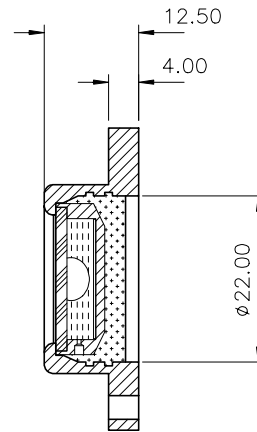

Used On CG40	Scale 1:1	Title CG40 circular level, $\phi 40$, sens 12'/2mm	Drawing Number 3105/1	
			Issue	Date
			Amendment	

Note :

Temp. Range: -40 to +70°C
 Centre Ring :
 Outside diameter : $\phi 7.8$ mm
 Colour : Red
 Printed on inside surface of glass top lens
 Bubble : $\phi 6.0 \pm 0.3$ (@20°C)
 Backing: White

Part Number	Sensitivity	Finish
CG40	12'/2mm	Chrome plated
CG40B	12'/2mm	Black anodised

Finish See Table	Tolerances Unless Stated Otherwise (mm Units)	XX. +/- 1.0	Material Aluminium housing with glass vial	Level Developments Ltd	
		XX.X +/- 0.25		Drawn By JHL	Date 09/10/2009
		XX.XX +/- 0.1			