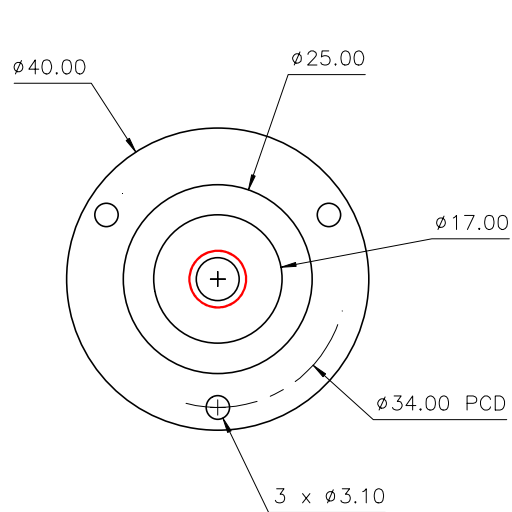

Used On CG40	Scale 1:1	Title CG40 circular level, $\phi 40$, sens 12'/2mm	Drawing Number 3105/1	
			Issue	Date
			Amendment	

Note :

Temp. Range: -40 to +70°C
 Centre Ring :
 Outside diameter : $\phi 7.8$ mm
 Colour : Red
 Printed on inside surface of glass top lens
 Bubble : $\phi 6.0 \pm 0.3$ (@20°C)
 Backing: White

Part Number	Sensitivity	Finish
CG40	12'/2mm	Chrome plated
CG40B	12'/2mm	Black anodised

Finish See Table	Tolerances Unless Stated Otherwise (mm Units)	XX. +/- 1.0	Material Aluminium housing with glass vial	Level Developments Ltd	
		XX.X +/- 0.25		Drawn By JHL	Date 09/10/2009
		XX.XX +/- 0.1			