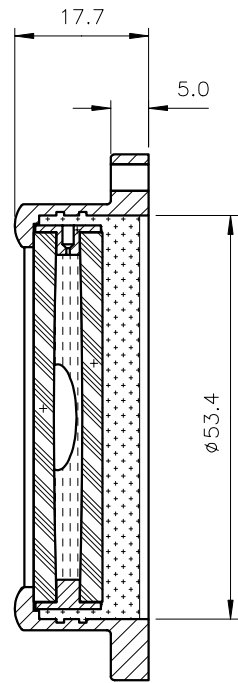

Used On	Scale 1:1	Title CG70 circular level, $\phi 69.6$, sens 7'/2mm	Drawing Number 3110/1	
			Issue	Amendment
				Date

Note :

Temp. Range: -40 to +70°C
 Centre Ring :
 Outside diameter : $\phi 15.8$ mm
 Colour : Black
 Printed on inside surface of glass top lens
 Bubble : $\phi 14.0 \pm 0.5$ (@20°C)
 Backing: White

Part Number	Sensitivity	Finish
CG70/7	7'/2mm	Chrome plated
CG70B/7	7'/2mm	Black anodised

Finish See Table	Tolerances Unless Stated Otherwise (mm Units)	XX. +/- 1.0	Material Aluminium housing with glass vial	Level Developments Ltd	
		XX.X +/- 0.25		Croydon, Surrey, CR0 2DN t.+44 (0)20 8684 1400	
	XX.XX +/- 0.1	Drawn By JHL	Date 04/11/2009		