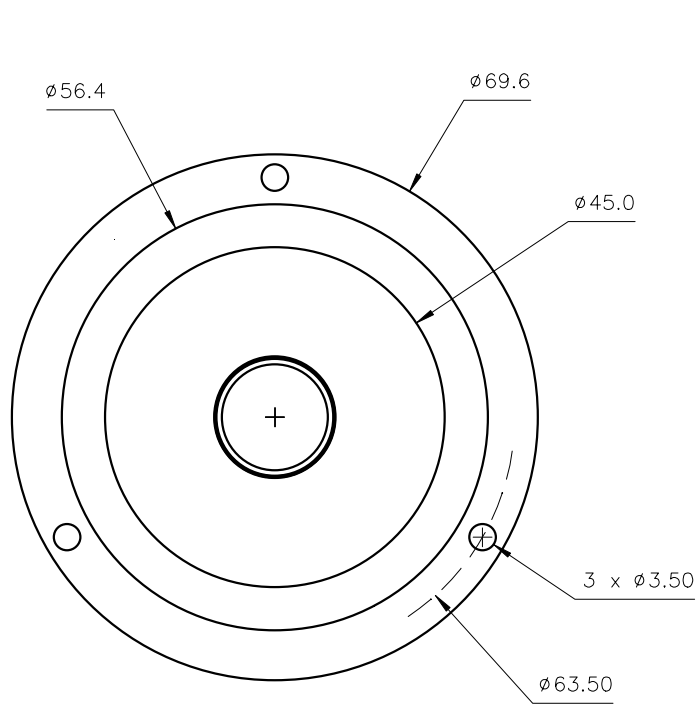

Used On	Scale 1:1	Title CG70 circular level, $\phi 69.6$, sens 7'/2mm	Drawing Number 3110/1	
			Issue	Amendment
				Date

Note :

Temp. Range: -40 to +70°C
 Centre Ring :
 Outside diameter : $\phi 15.8$ mm
 Colour : Black
 Printed on inside surface of glass top lens
 Bubble : $\phi 14.0 \pm 0.5$ (@20°C)
 Backing: White

Part Number	Sensitivity	Finish
CG70/7	7'/2mm	Chrome plated
CG70B/7	7'/2mm	Black anodised

Finish See Table	Tolerances Unless Stated Otherwise (mm Units)	XX. +/- 1.0	Material Aluminium housing with glass vial	Level Developments Ltd	
		XX.X +/- 0.25		Croydon, Surrey, CR0 2DN t.+44 (0)20 8684 1400	
	XX.XX +/- 0.1	Drawn By JHL	Date 04/11/2009		