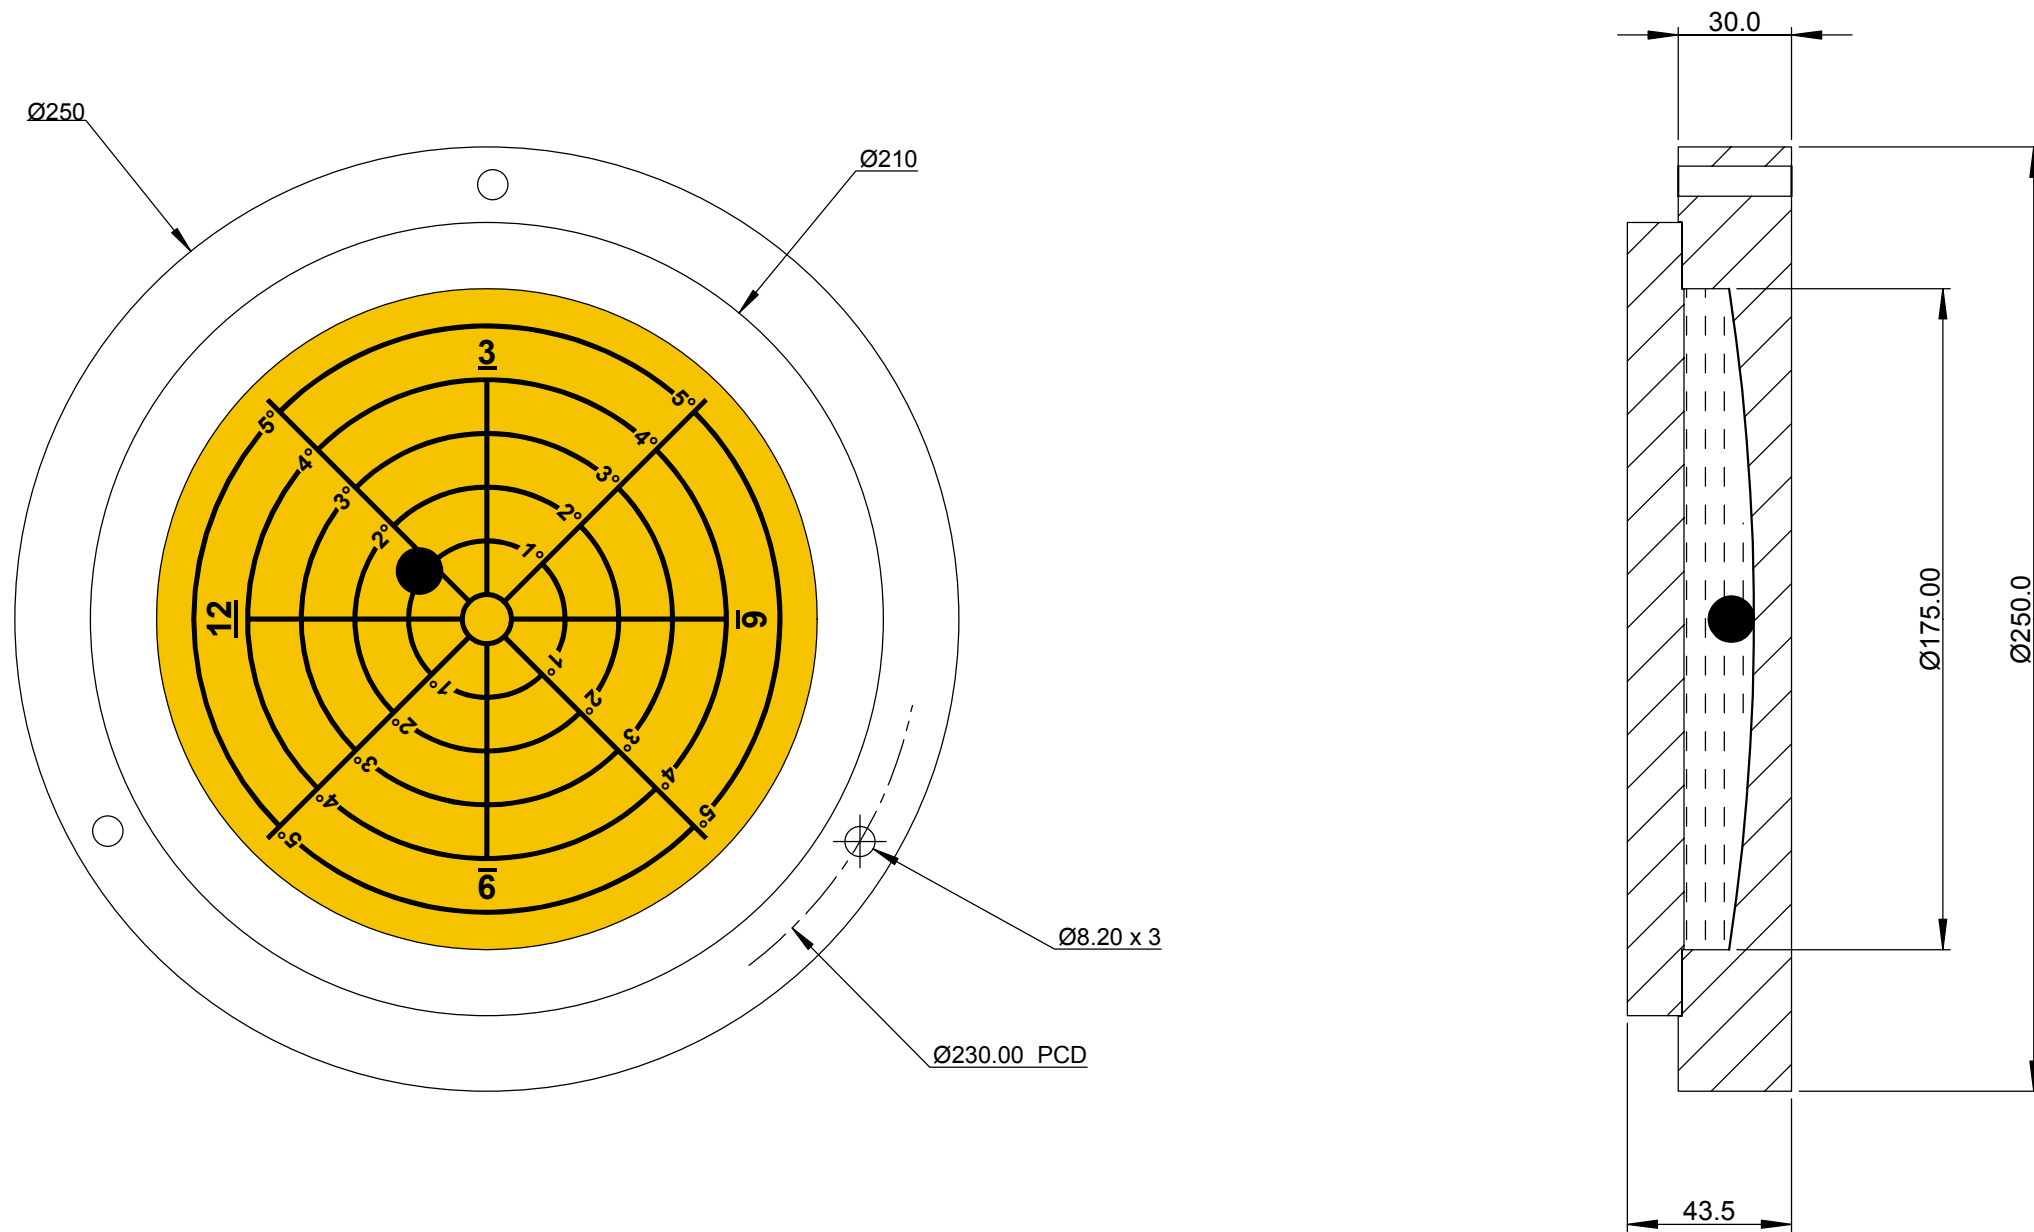

USED ON	SCALE 1:2	TITLE Subsea Circular Ball Inclinometer, range 5°	DRAWING NUMBER 5648/5	
			ISSUE	AMENDMENT
			1	Backing disc modified to new clock face
				DATE 09/11/2011

Note:  
 Ball Inclinometer, ±5°, liquid filled.  
 Black Ceramic Ball, 12mm diameter  
 Temperature range : -10 to 50 °C  
 Yellow (RAL 1004) anti reflective backing  
 Hi visibility black lines and numbers

FINISH	TOLERANCES UNLESS STATED OTHERWISE (MM UNITS)	XX. ± 1.0	MATERIAL Cast Acrylic Sheet	LEVEL DEVELOPMENTS Croydon, Surrey, CRO 2DN	
		XX.X ± 0.25			
	XX.XX ± 0.1	DRAWN BY JHL	DATE 28/04/2009		