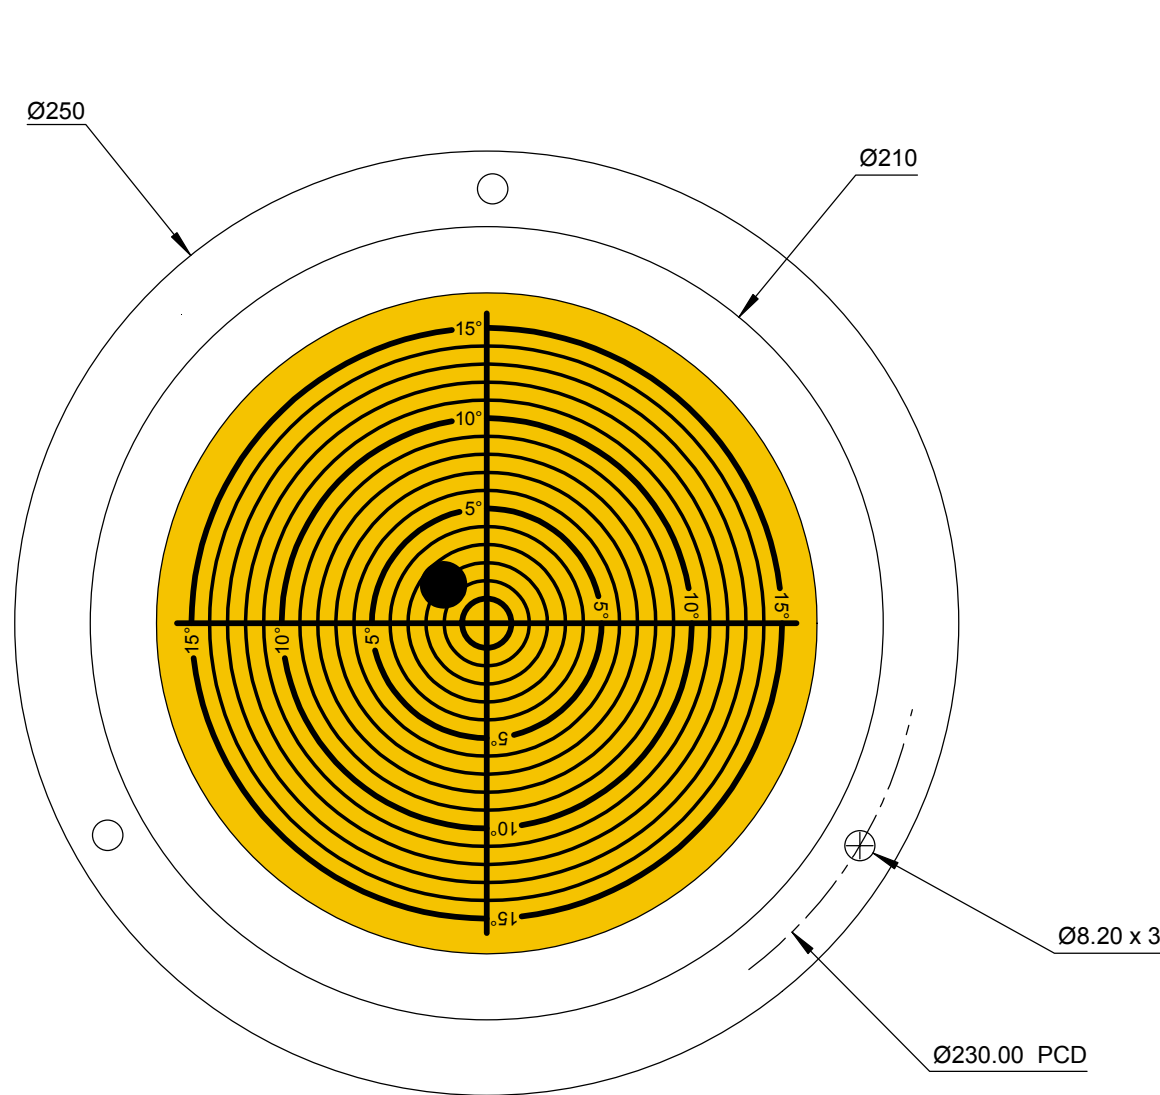

USED ON	SCALE 1:2	TITLE Subsea Circular Ball Inclinometer, range $\pm 15^\circ$	DRAWING NUMBER 5648/7		
			ISSUE	AMENDMENT	DATE

Note:
 Ball Inclinometer, $\pm 10^\circ$, liquid filled.
 Black Ceramic Ball, 12mm diameter
 Temperature range : -10 to 50 °C
 Yellow (RAL1004) anti reflective backing
 Hi visibility black lines and numbers

FINISH	TOLERANCES UNLESS STATED OTHERWISE (MM UNITS)	XX. ± 1.0	MATERIAL Cast Acrylic Sheet	LEVEL DEVELOPMENTS Croydon, Surrey, CRO 2DN	
		XX.X ± 0.25			
	XX.XX ± 0.1	DRAWN BY JHL	DATE 19/11/2009		