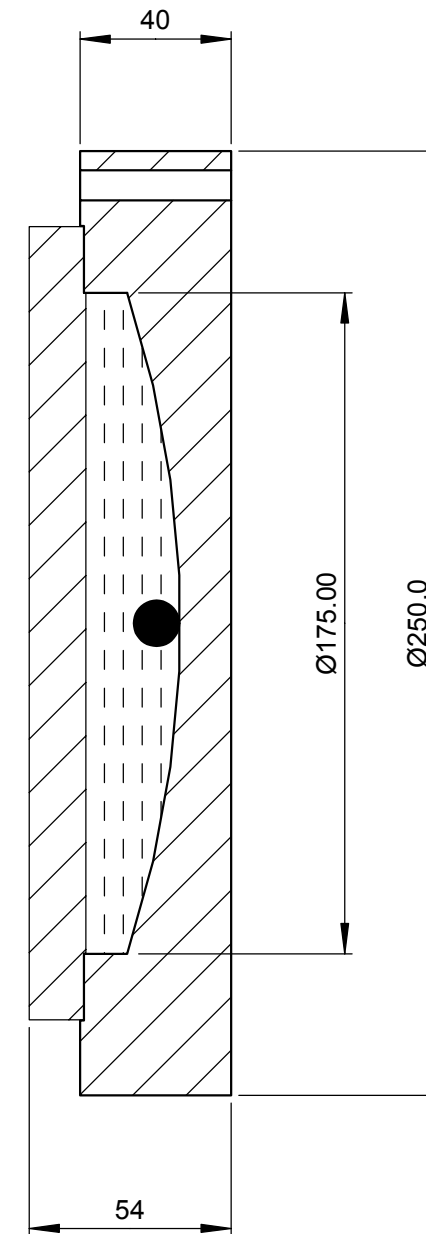

USED ON	SCALE 1:2	TITLE Subsea Circular Ball Inclinometer, range $\pm 15^\circ$	DRAWING NUMBER 5648/7		
			ISSUE	AMENDMENT	DATE

Note:
 Ball Inclinometer, $\pm 10^\circ$, liquid filled.
 Black Ceramic Ball, 12mm diameter
 Temperature range : -10 to 50 °C
 Yellow (RAL1004) anti reflective backing
 Hi visibility black lines and numbers

FINISH	TOLERANCES UNLESS STATED OTHERWISE (MM UNITS)	XX. ± 1.0	MATERIAL Cast Acrylic Sheet	LEVEL DEVELOPMENTS Croydon, Surrey, CRO 2DN	
		XX.X ± 0.25			
	XX.XX ± 0.1	DRAWN BY JHL	DATE 19/11/2009		