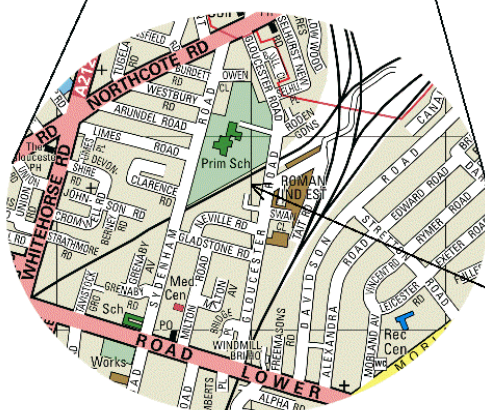

level developments

Level Developments Ltd
Spencer Place
97-99 Gloucester Road
Croydon
Surrey CR0 2DN
United Kingdom

t. +44 (0)20 86841400
f. +44 (0)20 86841422
e. sales@leveldevelopments.com
www.leveldevelopments.com