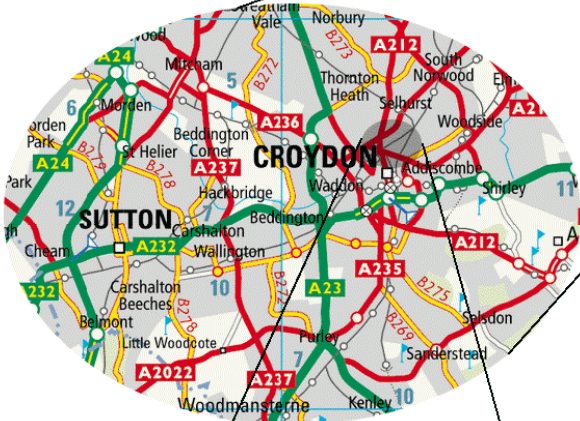

level developments

Level Developments Ltd
Spencer Place
97-99 Gloucester Road
Croydon
Surrey CR0 2DN
United Kingdom

t. +44 (0)20 86841400
f. +44 (0)20 86841422
e. sales@leveldevelopments.com
www.leveldevelopments.com