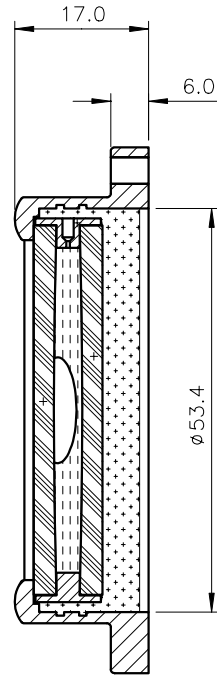

Used On	Scale 1:1	Title CG70 circular level, $\phi 69.6$, sens 7'/2mm	Drawing Number 3110/1	
			Issue 1	Amendment Small Dimensional Changes
				Date 09/12/2014

Note :

Temp. Range: -40 to +70°C
 Centre Ring :
 Outside diameter : $\phi 15.8$ mm
 Colour : Black
 Printed on inside surface of glass top lens
 Bubble : $\phi 14.0 \pm 0.5$ (@20°C)
 Backing: White

Part Number	Sensitivity	Finish
CG70/7	7'/2mm	Chrome plated
CG70B/7	7'/2mm	Black anodised

Finish See Table	Tolerances Unless Stated Otherwise (mm Units)	XX. +/- 1.0	Material Aluminium housing with glass vial	Level Developments Ltd	
		XX.X +/- 0.25		Croydon, Surrey, CR0 2DN t.+44 (0)20 8684 1400	
	XX.XX +/- 0.1	Drawn By JHL	Date 04/11/2009		