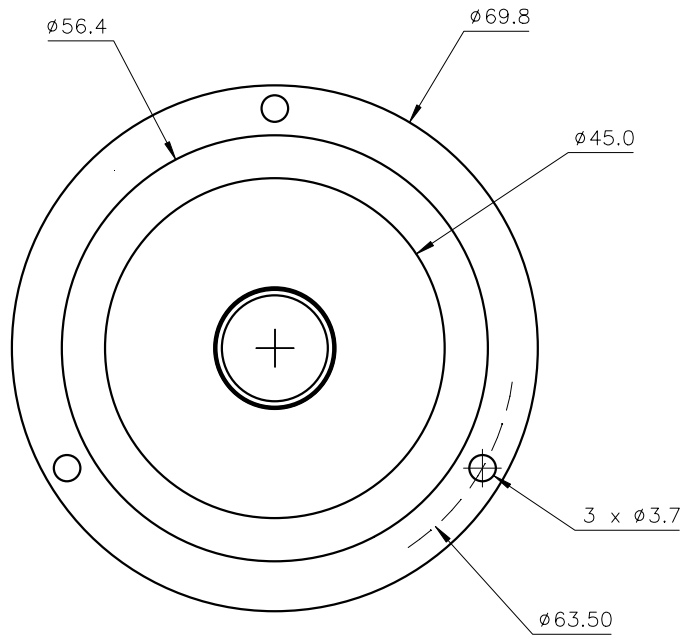

Used On	Scale 1:1	Title CG70 circular level, $\phi 69.6$, sens 7'/2mm	Drawing Number 3110/1	
			Issue 1	Amendment Small Dimensional Changes
				Date 09/12/2014

Note :

Temp. Range: -40 to +70°C
 Centre Ring :
 Outside diameter : $\phi 15.8$ mm
 Colour : Black
 Printed on inside surface of glass top lens
 Bubble : $\phi 14.0 \pm 0.5$ (@20°C)
 Backing: White

Part Number	Sensitivity	Finish
CG70/7	7'/2mm	Chrome plated
CG70B/7	7'/2mm	Black anodised

Finish See Table	Tolerances Unless Stated Otherwise (mm Units)	XX. +/- 1.0	Material Aluminium housing with glass vial	Level Developments Ltd	
		XX.X +/- 0.25		Croydon, Surrey, CR0 2DN t.+44 (0)20 8684 1400	
	XX.XX +/- 0.1	Drawn By JHL	Date 04/11/2009		