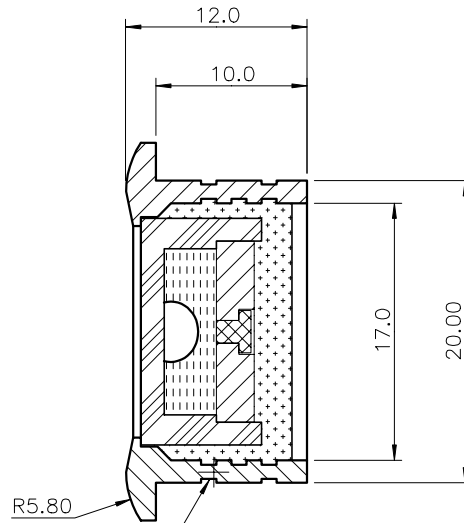

Note :

Temp. Range: -25 to +65°C
 Centre Ring :
 Outside diameter : Ø6.1mm
 Colour : Black
 Printed on outside surface of vial top lens
 Bubble : Ø4.8 ±0.5 (@20°C)
 Backing: White

Part Number	Sensitivity	Finish
CF25	34' / 2mm	Chrome plated
CF25/53	53' / 2mm	Chrome plated
CF25/92	92' / 2mm	Chrome plated
CF25B	34' / 2mm	Black anodised
CF25B/53	53' / 2mm	Black anodised
CF25B/92	92' / 2mm	Black anodised

2 External grooves
 1mm wide x 0.25 deep

Third Angle Projection