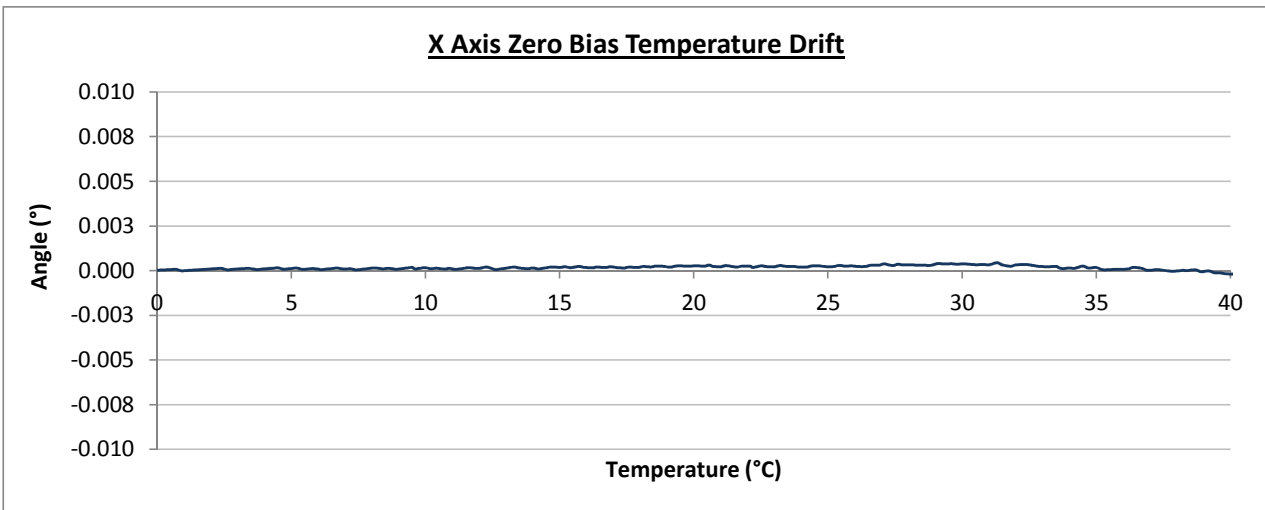

## Calibration Report

Part Number :	<b>DCL2-05-TCP</b>
Description :	<b>Dual Axis Closed Loop Inclinometer <math>\pm 5^\circ</math>, TCP/IP</b>
Accuracy 0° to 40°C :	<b><math>\pm 0.006^\circ</math></b>
Serial Number :	<b>63351</b>
Date :	<b>27/10/2017</b>

### Zero Bias Temperature Calibration Test Results

Test Voltage :	<b>24Vdc</b>
Measurement taken by :	<b>Ashley Lloyd</b>
Signed :	