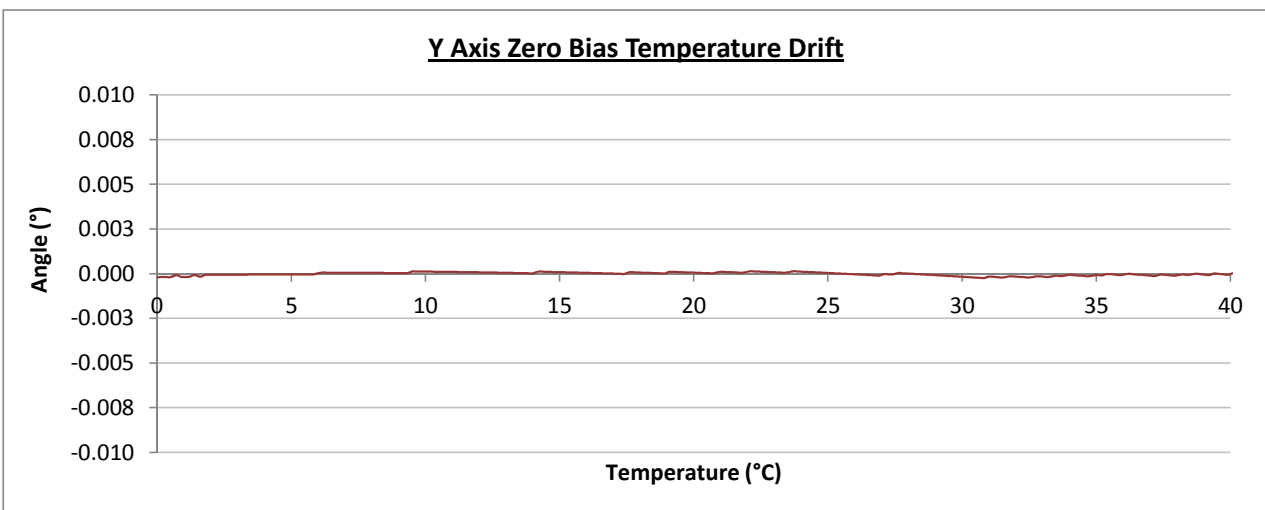

## Calibration Report

Part Number :	<b>DCL2-05-TCP</b>
Description :	<b>Dual Axis Closed Loop Inclinometer <math>\pm 5^\circ</math>, TCP/IP</b>
Accuracy 0° to 40°C :	<b><math>\pm 0.006^\circ</math></b>
Serial Number :	<b>63351</b>
Date :	<b>27/10/2017</b>

### Zero Bias Temperature Calibration Test Results

Test Voltage :	<b>24Vdc</b>
Measurement taken by :	<b>Ashley Lloyd</b>
Signed :	