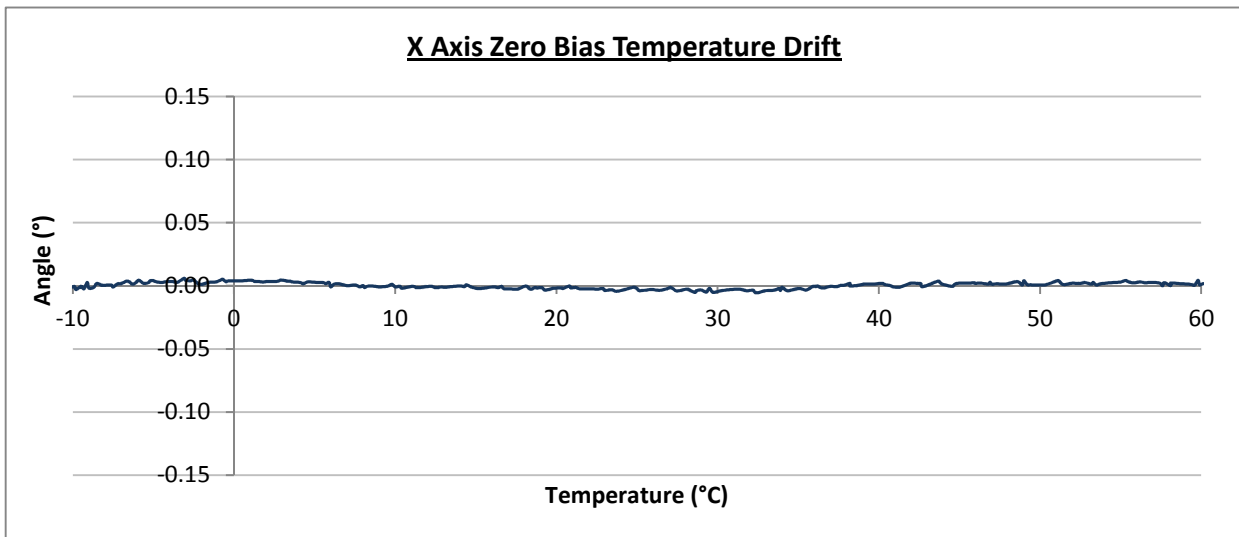

## Calibration Report

Part Number :	<b>VS-10-C-2-6</b>
Description :	<b>Dual Axis Inclinometer, <math>\pm 10^\circ</math> Range</b>
Accuracy -10 to 60° :	<b><math>\pm 0.08^\circ</math></b>
Serial Number :	<b>47890</b>
Date :	<b>26/04/2016</b>

### Zero Bias Temperature Calibration Test Results

Test Voltage :	<b>24Vdc</b>
Measurement taken by :	<b>Corey Boxall</b>
Signed :	<i>Corey Boxall</i>