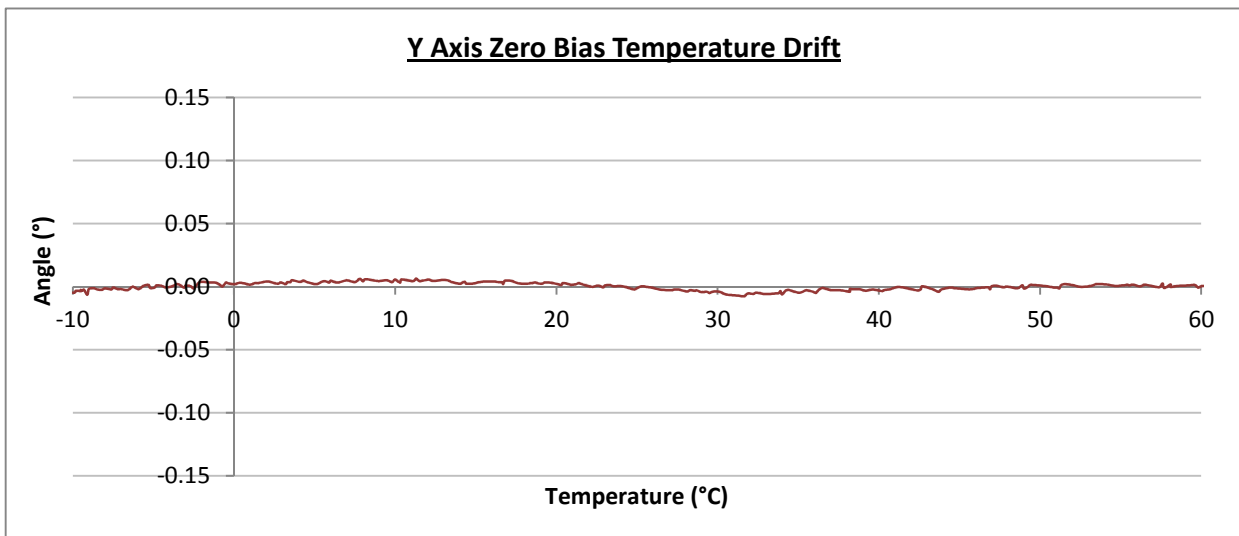

## Calibration Report

Part Number :	<b>VS-10-C-2-6</b>
Description :	<b>Dual Axis Inclinometer, <math>\pm 10^\circ</math> Range</b>
Accuracy -10 to 60° :	<b><math>\pm 0.08^\circ</math></b>
Serial Number :	<b>47890</b>
Date :	<b>26/04/2016</b>

### Zero Bias Temperature Calibration Test Results

Test Voltage :	<b>24Vdc</b>
Measurement taken by :	<b>Corey Boxall</b>
Signed :	<i>Corey Boxall</i>